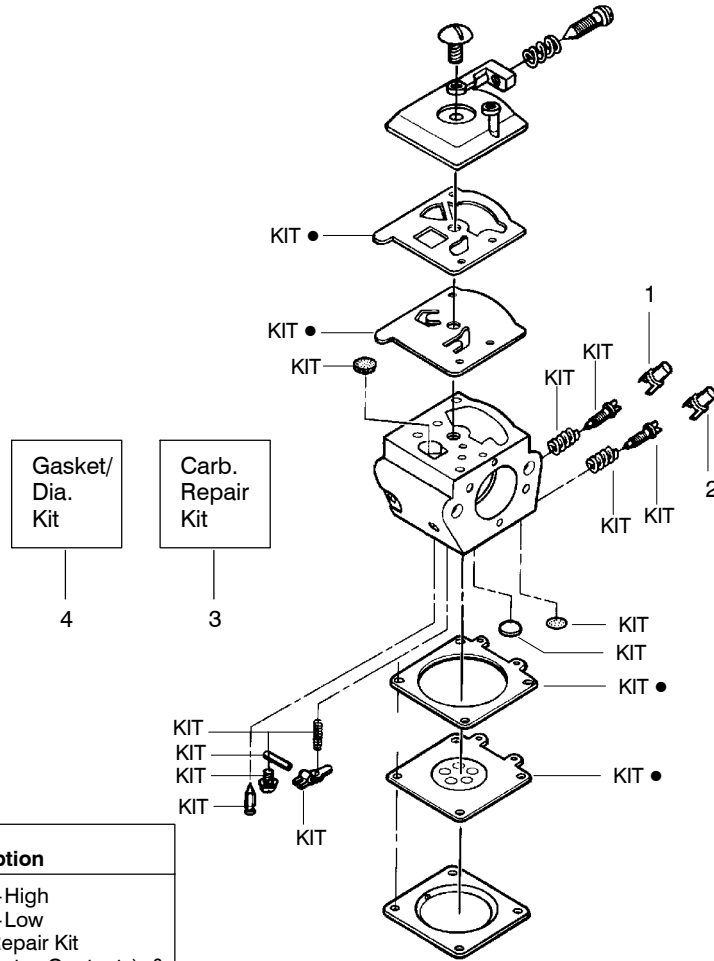

Carburetor Assembly – WT-391 – #530069722

Ref.	Part No.	Description
1.	530038479	Limiter Cap – High
2.	530038478	Limiter Cap – Low
3.	530069826	Carburetor Repair Kit (KIT = Indicates Contents) & Includes Limiter Caps
4.	530069844	Gasket/Diaphragm Kit (● = Indicates Contents)

Kit - Carburetor Assembly No. 530071621 - WT-625
Kit - Carburetor Assembly No. 530071820 - W-20
Kit - Carburetor Assembly No. 530071821 - WT-662

Note: No Repair kits are available for these carburetors