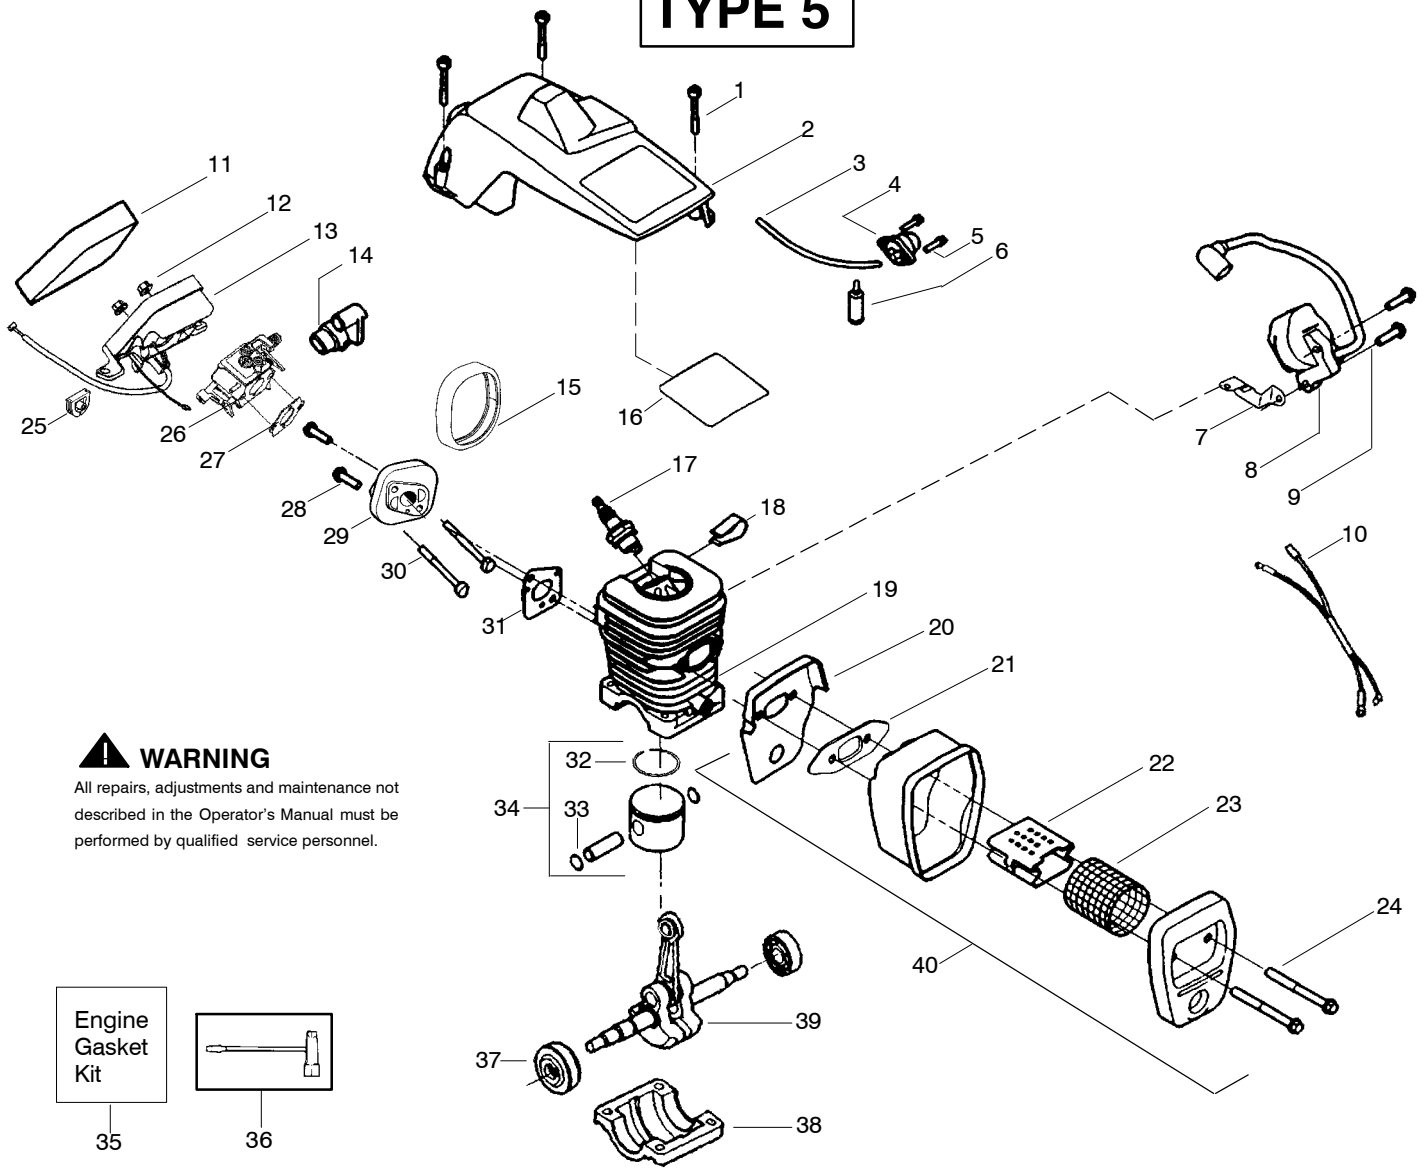

TYPE 5

Ref.	Part No.	Description	Ref.	Part No.	Description	Ref.	Part No.	Description
1.	530016153	Screw	19.	530012550	Cylinder	36.	530031135	Bar Wrench
2.	530056914	Assy-Cylinder Shield (includes # 16)	20.	530049870	Backplate-Muffler	37.	530056363	Assy-Seal & Bearing
3.	530069247	Kit-Fuel Line (Small)	21.	530069608	Gasket-Muffler(kit)	38.	530037935	Cap-Crankcase
4.	530047213	Assy-Air Purge	22.	530037813	Diffuser-Muffler	39.	530047062	Assy-Crankshaft
5.	530015780	Screw	23.	530036103	Screen-Spark	40.	530047207	Assy-Muffler (Incl. 20-24)
6.	530095646	Assy-Fuel Pick-up	24.	530016132	Bolt-Muffler			Not Shown
7.	530047442	Strap-Ground	25.	530047631	Grommet-Throttle Cable			
8.	530039198	Ignition Module	26.	---	Kit-Carburetor			
9.	530015814	Screw		530071820	Zama (W-20)			Manuals
10.	530057475	Assy-Wire Harness		530071821	Walbro (WT-662)			(Scan)
11.	530037793	Foam-Air Filter	27.	530069608	Gasket-Carb. (kit)		530164671	(Euro I)
12.	530016101	Nut	28.	530016386	Screw		530164672	(Euro II)
13.	530057702	Assy-Air Box	29.	530049700	Carb. Adapter		530164673	(Euro III)
14.	530035526	Grommet-Carb Adjust	30.	530016187	Screw		530165153	(Euro IV)
15.	530054144	Seal-Carb Adapter	31.	530069608	Gasket-Adaptor(kit)		530165154	(Euro V)
16.	530055698	Reflector-Heat	32.	530038729	Ring-Piston		530165155	(Turkish)
17.	952030150	Spark Plug (RCJ-7Y)	33.	530015697	Retainer-Piston Pin		530165156	(Russian)
18.	530016136	Clip-High Tension Lead	34.	530071408	Kit-Piston (Incl. 32 & 33)		530164912	
			35.	530069608	Kit-Engine Gasket (Incl. 21, 27 & 31)			

↗ = NEW PART NUMBER FOR THIS IPL

★ = REFER TO THE SERVICE REFERENCE INDICATED FOR MORE INFORMATION. (LOCATED AT END OF IPL)