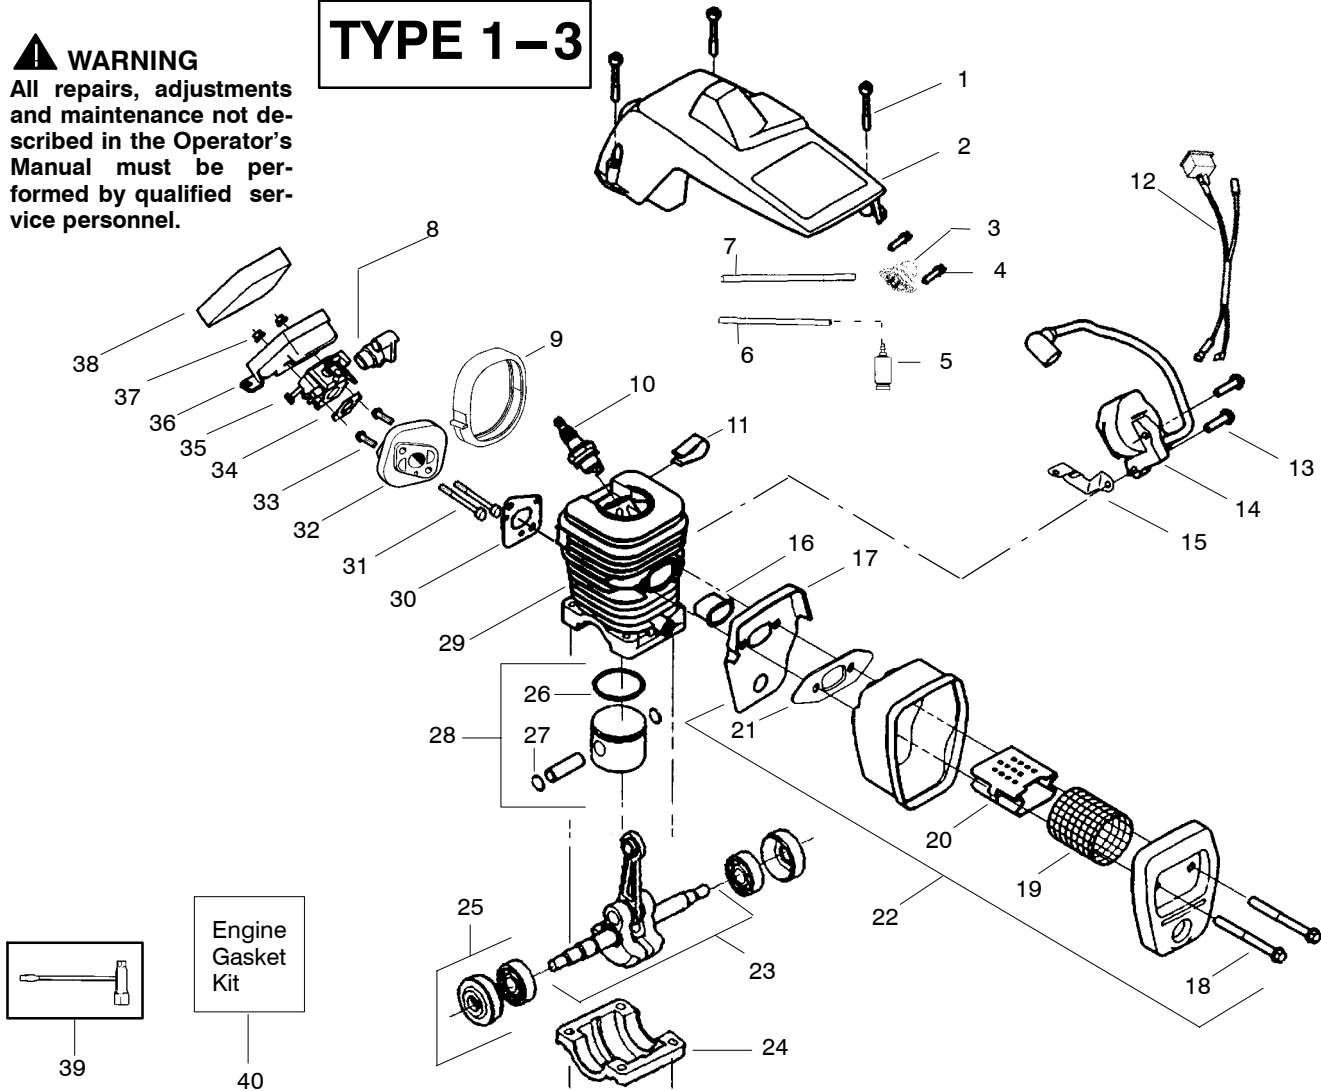

⚠ WARNING
All repairs, adjustments and maintenance not described in the Operator's Manual must be performed by qualified service personnel.

TYPE 1-3

Ref.	Part No.	Description	Ref.	Part No.	Description	Ref.	Part No.	Description	
1.	530016153	Screw	19.	530036103	Screen-Spark	36.	530047604	Housing-Air Filter	
2.	530056924	Shield-Cylinder	20.	530037813	Diffuser-Muffler	37.	530016101	Nut	
3.	530047213	Assy-Air Purge	21.	530069608	Gasket-Muffler (kit)	38.	530037793	Air Filter - Foam	
4.	530015780	Screw	22.	530047207	Assy-Muffler (Incl. 17-21)	39.	530031135	Wrench-Bar	
5.	530095646	Assy-Fuel Pick-up	23.	530047062	Assy-Crankshaft	40.	530069608	Kit-Engine Gasket (incl. 34,30,21)	
6.	530069247	Kit-Line Purge/Carb. (Small Dia)	24.	530037935	Cap-Crankcase				
7.	530069216	Kit-Line Purge/Tank (large line)	25.	530056363	Assy-Seal & Bearing				
8.	530035526	Grommet-Carb Adjust.	26.	530038729	Ring-Piston				
9.	530054144	Seal-Carb Adapter	27.	530015697	Retainer - Piston Pin				
10.	952030150	Spark Plug (RCJ-7Y)	28.	530071408	Kit-Piston - (incl. 26-27)				
11.	530016136	Clip-High Tension Lead	29.	530071412	Kit-Cylinder				
12.	530049117	Assy-Wire Harness (includes switch)	30.	530069608	Gasket-Carb. Adapter (kit)				
13.	530015814	Screw	31.	530016187	Screw			Not Shown	
14.	530039167	Module-Ignition	32.	530049700	Carb. Adapter			530163664	Manual- (Scan)
15.	530047442	Strap-Ground	33.	530016386	Screw			530163665	Manual - (Euro I)
16.	530037652	Insulator-Heat	34.	530069608	Carb. Gasket (kit)			530163666	Manual - (Euro II)
17.	530049870	Back Plate-Muffler	35.	---	Kit-Carburetor (WT-391)			530054781	Decal-Warning
18.	530016132	Screw		530069722	(WT-625)				

✓ = NEW PART NUMBER FOR THIS IPL

★ = REFER TO THE SERVICE REFERENCE INDICATED FOR MORE INFORMATION. (LOCATED AT END OF IPL)