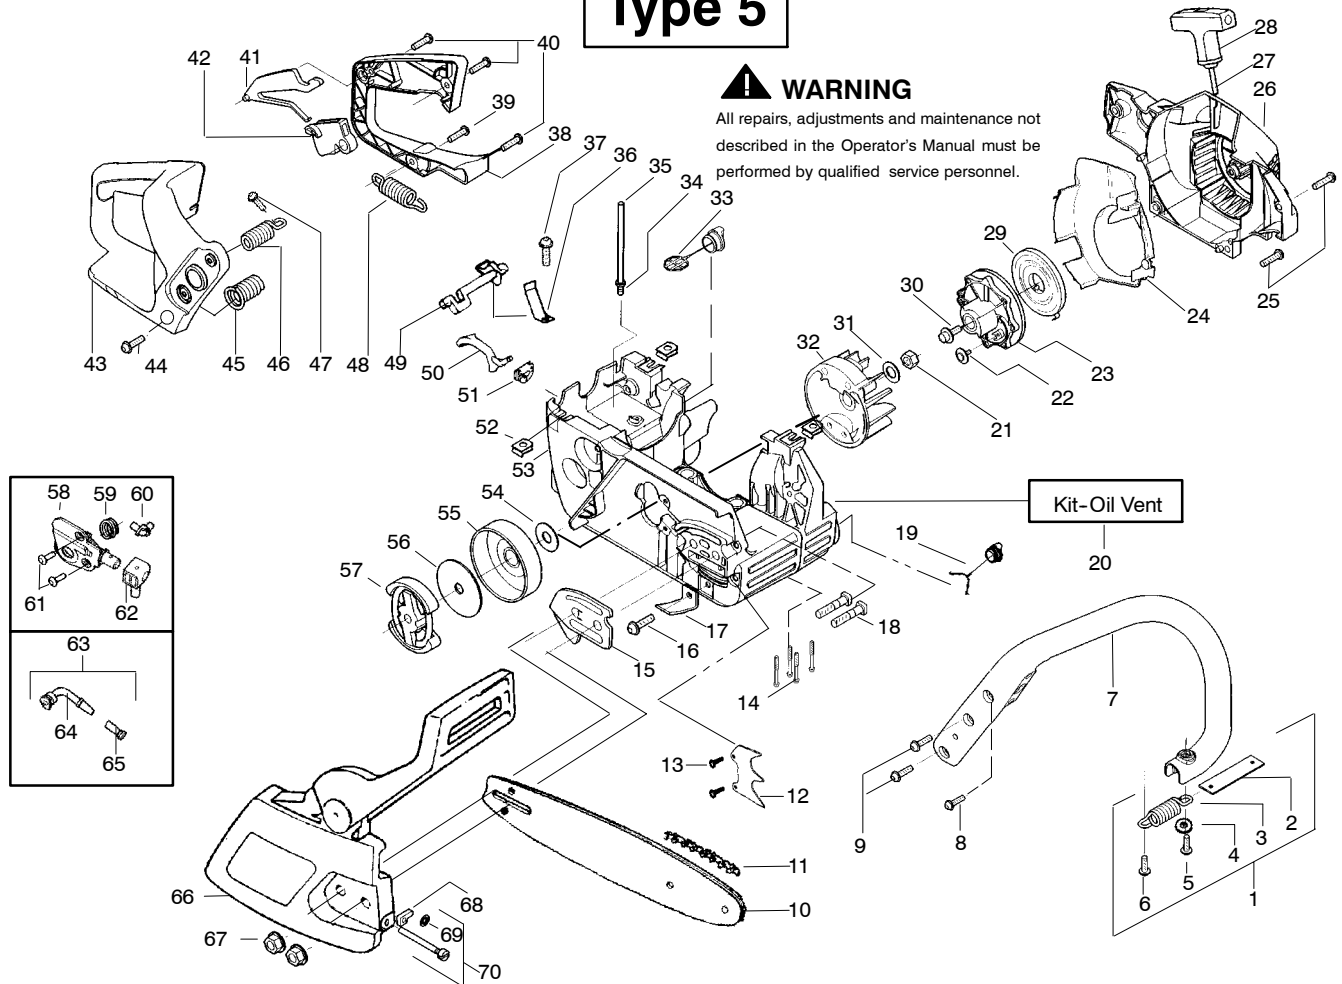

Type 5

⚠ WARNING

All repairs, adjustments and maintenance not described in the Operator's Manual must be performed by qualified service personnel.

Ref.	Part No.	Description	Ref.	Part No.	Description	Ref.	Part No.	Description
1.	530047963	Assy.- Isolator	28.	530056402	Handle-Starter	55.	530047061	Assy.-Clutch Drum w/bearing
2.	530047608	Limiter Strap	29.	530027531	Spring-Recoil	56.	530015611	Washer-Clutch
3.	530042082	Spring-Isolator	30.	530015920	Screw	57.	530014949	Assy. Clutch
4.	530015158	Washer	31.	530015127	Washer-Flywheel	58.	530071259	Kit - Oil Pump (incl. 59,60,62)
5.	530016018	Screw	32.	530039187	Assy-Flywheel	59.	530037820	Gear-Worm Spring
6.	530015843	Screw	33.	530047192	Assy-Fuel Cap	60.	530049477	Elbow-Oil Pickup
7.	530047583	Front Handle	34.	530023877	Fitting-fuel line	61.	530016064	Screw
8.	530015940	Screw	35.	530069216	Kit-Fuel line (large)	62.	530019206	Seal Block
9.	530015814	Screw	36.	530016149	Spring-Switch	63.	530047663	Assy-Oil Pick-up (Incl. 64,65)
10.	530044896	Bar - 14"	37.	530015775	Screw	64.	530038373	Pick-up Oiler
11.	538029933	Chain - 14"	38.	530047581	Cover-Rear Handle	65.	530056533	Filter-Oil
12.	530014381	Kit-Spike (Incl. 13)	39.	530015886	Screw	66.	530054739	Assy.-Chain Brake
13.	530016439	Screw	40.	530015906	Screw	67.	530015917	Nut-Bar Mounting
14.	530016132	Screw	41.	530036098	Throttle Lockout	68.	530015826	Pin-Bar Adjust
15.	530038238	Plate-Bar Mount.	42.	530036097	Trigger-Throttle	69.	530038593	Retainer
16.	530015814	Screw	43.	530047582	Handle - Rear	70.	530069611	Kit-Bar Adjusting (incl. # 68,69)
17.	530029850	Chain Catcher	44.	530015814	Screw			
18.	530016133	Bolt-Bar	45.	530053274	Assy Isolator-lower			
19.	530010846	Assy-Oil Cap	46.	530071385	Kit-Isolator (Upper)			
20.	530071666	Kit-Oil Vent	47.	530015875	Screw			
21.	530016134	Nut-Flywheel	48.	530042082	Spring-Isolator			
22.	530016080	Screw	49.	530057473	Lever-Switch			
23.	530037817	Starter Pulley	50.	530057474	Lever-Choke			
24.	530055723	Baffle-Air	51.	530049005	Grommet-Knob			
25.	530015892	Screw	52.	530015922	Nut-"U"-Type			
26.	530056333	Housing-Fan	53.	530058733	Kit-Chassis Assy. fuel lines and caps)			
27.	530069232	Kit - Rope	54.	530015907	Washer-Thrust			

✓ = NEW PART NUMBER FOR THIS IPL

★ = REFER TO THE SERVICE REFERENCE INDICATED FOR MORE INFORMATION. (LOCATED AT END OF IPL)