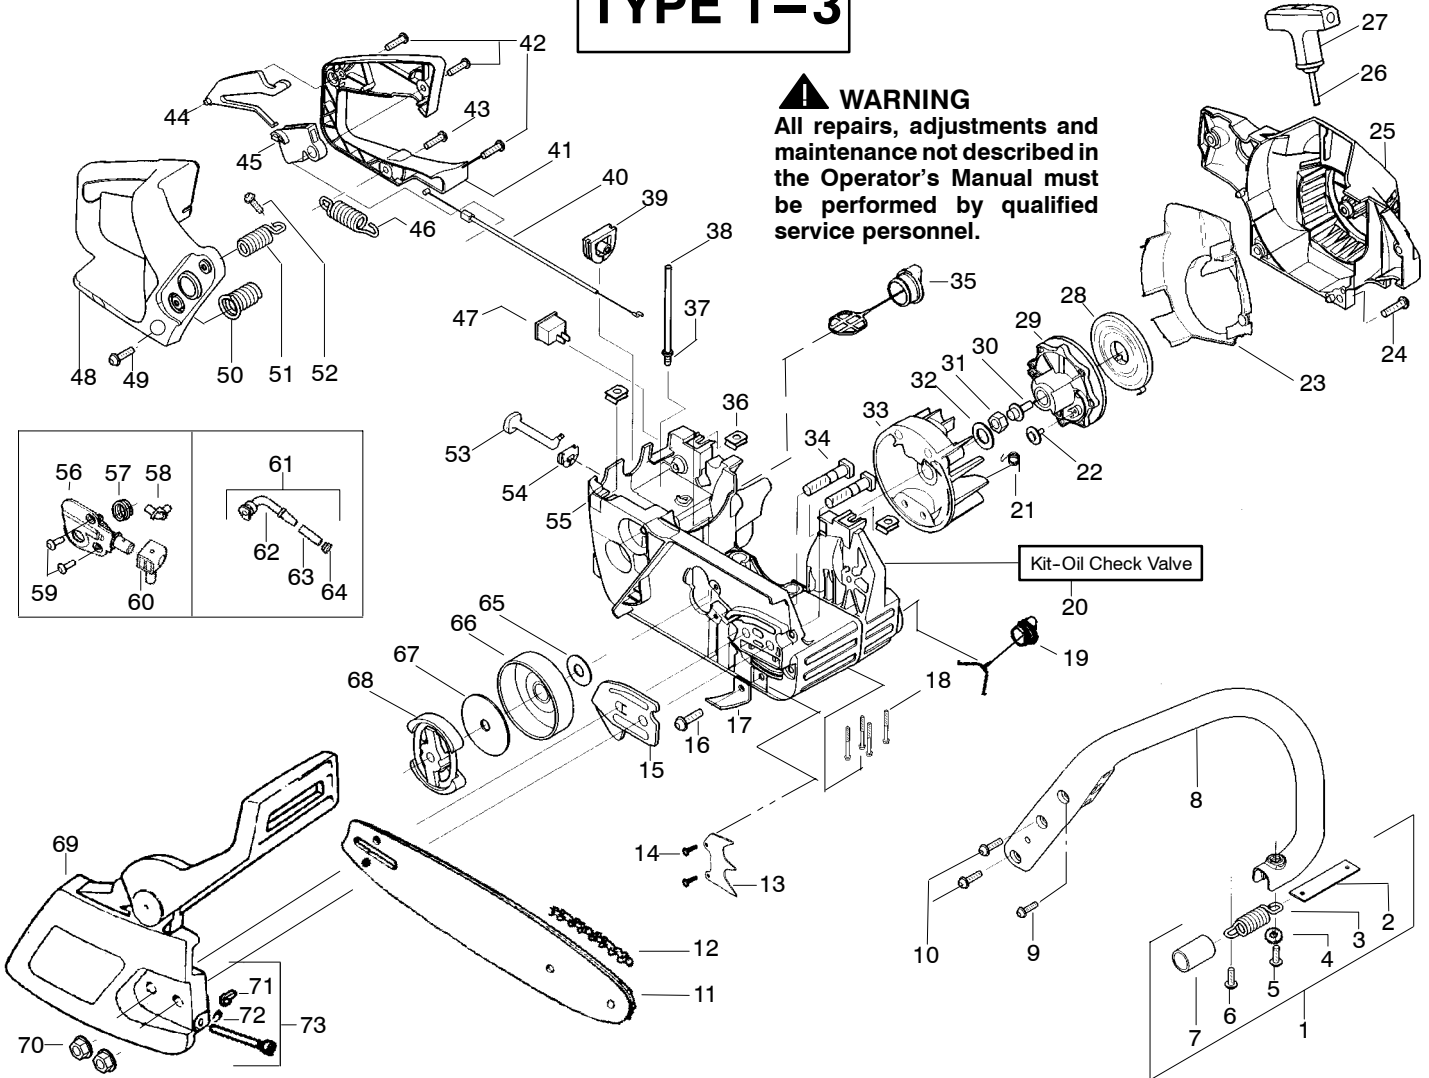

TYPE 1-3

⚠ WARNING
All repairs, adjustments and maintenance not described in the Operator's Manual must be performed by qualified service personnel.

Ref.	Part No.	Description	Ref.	Part No.	Description	Ref.	Part No.	Description
1.	530047963	Assy. - Isolator	27.	530056402	Handle - Starter	53.	530047605	Knob - Choke
2.	530047608	Strap - Limiter	28.	530027531	Spring - Recoil	54.	530049005	Grommet - Knob
3.	530042082	Spring - Isolator	29.	530037817	Pulley - Starter	55.	530056597	Assy - Chassis
4.	530015123	Washer	30.	530015920	Screw	56.	530071259	Kit - Oil Pump (Incls. 57, 58, 60)
5.	530016018	Screw	31.	530016134	Nut - Flywheel	57.	530037820	Gear - Worm Spring
6.	530015843	Screw	32.	530015127	Washer - Flywheel	58.	530049477	Elbow - Oil Pickup
7.	530036142	Sleeve - AV Spring	33.	530039209	Assy - Flywheel	59.	530016064	Screw
8.	530047583	Handle - Front	34.	530016133	Bolt - Bar	60.	530019206	Seal Block
9.	530015940	Screw	35.	530047192	Assy - Fuel Cap	61.	530047663	Assy - Oil Pickup (Incl. 62 - 64)
10.	530015814	Screw	36.	530015922	Nut - "U" - Type	62.	530038373	Pick - up Oiler
11.	530044896	Bar - 14"	37.	530023877	Fitting - fuel line	63.	530037821	Filter - Oil
12.	538029933	Chain 14"	38.	530069216	Kit - Fuel line (large)	64.	530030189	Plug - Oil Filter
13.	530014381	Kit - Assy Spike (incl. 14)	39.	530047631	Grommet - Cable	65.	530015907	Washer - Thrust
14.	530015805	Screw	40.	530047602	Cable - Throttle	66.	530047061	Assy. - Clutch Drum w/bearing
15.	530038238	Plate - Bar Mounting	41.	530047581	Cover - Rear Handle	67.	530015611	Washer - Clutch
16.	530015814	Screw	42.	530015906	Screw	68.	530014949	Assy. Clutch
17.	530029850	Chain Catcher	43.	530015886	Screw	69.	530054736	Assy - Chain Brake
18.	530016132	Screw	44.	530036098	Lockout - Throttle	70.	530015917	Nut - Bar Mounting
19.	530010846	Assy - Oil Cap	45.	530036097	Trigger - Throttle	71.	530015826	Pin - Retainer
20.	530071666	Kit - Oil Check Valve	46.	530042082	Spring	72.	530038593	Retainer
21.	530023817	Spring - Starter Dog	47.	530069572	Kit - Switch	73.	530069611	Kit - Bar Adjust (incl. 71 & 72)
22.	530016080	Screw	48.	530047582	Handle - Rear			
23.	530055723	Baffle - Air	49.	530015814	Screw			
24.	530015892	Screw	50.	530053274	Assy. Isolator - lower			
25.	530055708	Housing - Fan	51.	530071385	Kit - Isolator (Upper)			
26.	530069232	Kit - Rope	52.	530015875	Screw			