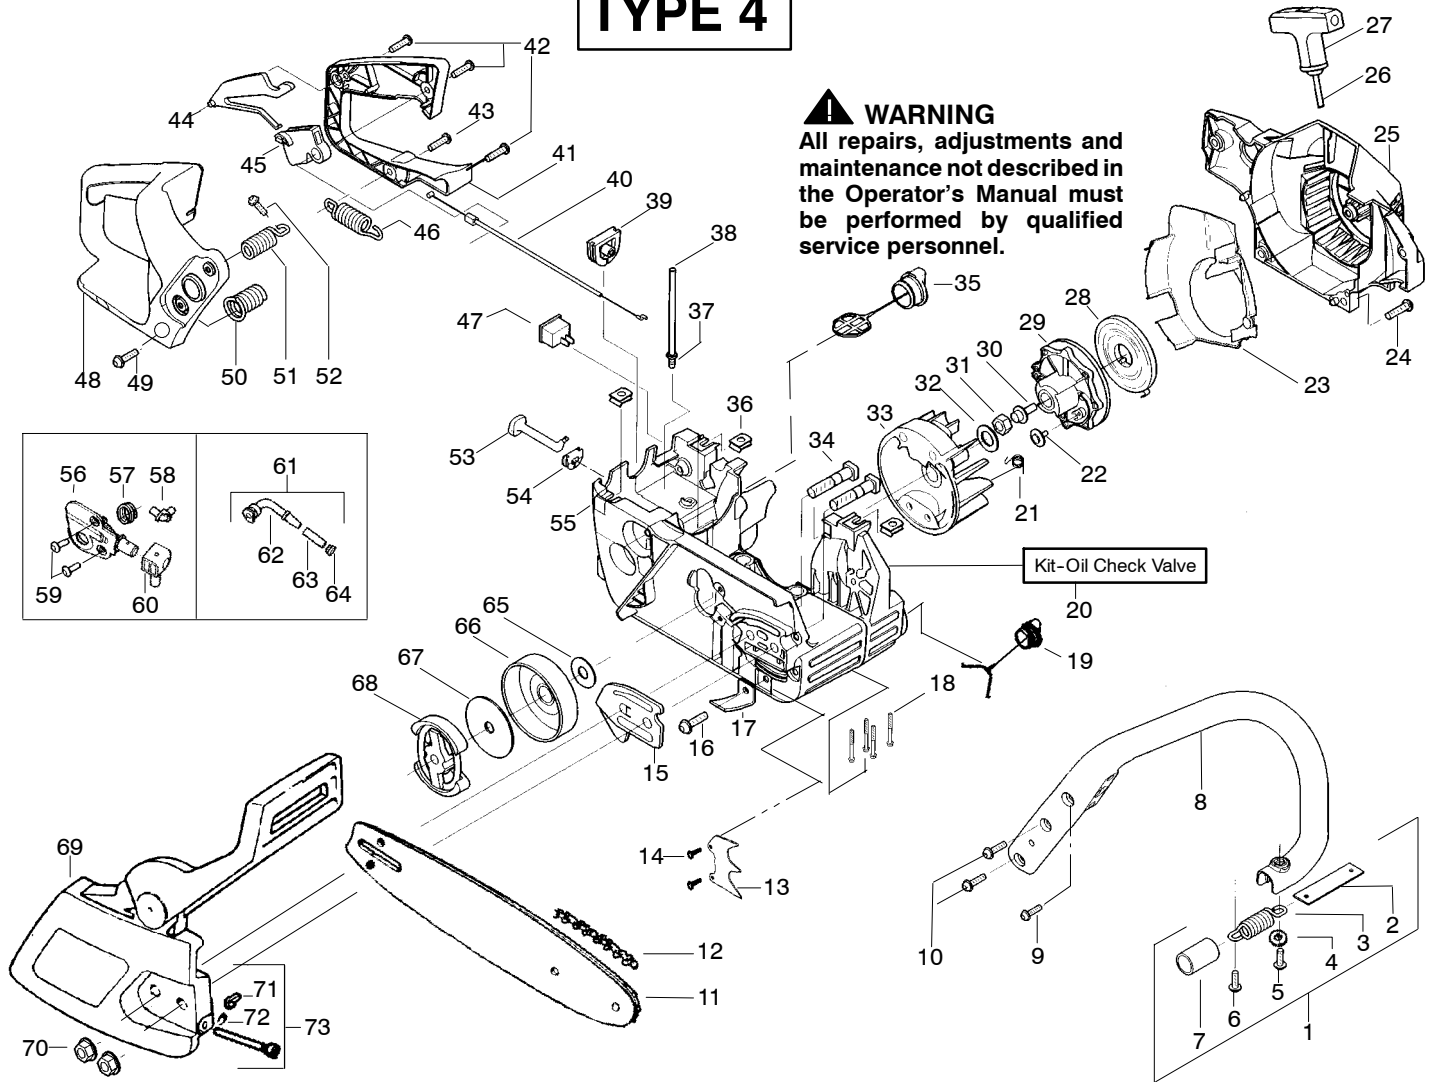

TYPE 4

Ref.	Part No.	Description	Ref.	Part No.	Description	Ref.	Part No.	Description
1.	530047963	Assy. - Isolator	27.	530056402	Handle - Starter	53.	530047605	Knob - Choke
2.	530047608	Strap - Limiter	28.	530027531	Spring - Recoil	54.	530049005	Grommet - Knob
3.	530042082	Spring - Isolator	29.	530037817	Pulley - Starter	55.	530056596	Assy - Chassis
4.	530015123	Washer	30.	530015920	Screw	56.	530071259	Kit - Oil Pump (Incls. 57, 58, 60)
5.	530016018	Screw	31.	530016134	Nut - Flywheel	57.	530037820	Gear - Worm Spring
6.	530015843	Screw	32.	530015127	Washer - Flywheel	58.	530049477	Elbow - Oil Pickup
7.	530036142	Sleeve - AV Spring	33.	530039209	Assy - Flywheel	59.	530016064	Screw
8.	530047583	Handle - Front	34.	530016133	Bolt - Bar	60.	530019206	Seal Block
9.	530015940	Screw	35.	530047192	Assy - Fuel Cap	61.	530047663	Assy - Oil Pickup (Incl. 62 - 64)
10.	530015814	Screw	36.	530015922	Nut - "U" - Type	62.	530038373	Pick - up Oiler
11.	530044896	Bar - 14"	37.	530023877	Fitting - fuel line	63.	530037821	Filter - Oil
12.	538029933	Chain 14"	38.	530069216	Kit - Fuel line (large)	64.	530030189	Plug - Oil Filter
13.	530014381	Kit - Assy Spike (incl. 14)	39.	530047631	Grommet - Cable	65.	530015907	Washer - Thrust
14.	530015805	Screw	40.	530047602	Cable - Throttle	66.	530047061	Assy. - Clutch Drum w/bearing
15.	530038238	Plate - Bar Mounting	41.	530047581	Cover - Rear Handle	67.	530015611	Washer - Clutch
16.	530015814	Screw	42.	530015906	Screw	68.	530014949	Assy. Clutch
17.	530029850	Chain Catcher	43.	530015886	Screw	69.	530054739	Assy - Chain Brake
18.	530016132	Screw	44.	530036098	Lockout - Throttle	70.	530015917	Nut - Bar Mounting
19.	530010846	Assy - Oil Cap	45.	530036097	Trigger - Throttle	71.	530015826	Pin - Retainer
20.	530071666	Kit - Oil Check Valve	46.	530042082	Spring	72.	530038593	Retainer
21.	530023817	Spring - Starter Dog	47.	530069572	Kit - Switch	73.	530069611	Kit - Bar Adjust (incl. 71 & 72)
22.	530016080	Screw	48.	530047582	Handle - Rear			
23.	530055723	Baffle - Air	49.	530015814	Screw			
24.	530015892	Screw	50.	530053274	Assy. Isolator - lower			
25.	530056333	Housing - Fan	51.	530071385	Kit - Isolator (Upper)			
26.	530069232	Kit - Rope	52.	530015875	Screw			

✓ = NEW PART NUMBER FOR THIS IPL

★ = REFER TO THE SERVICE REFERENCE INDICATED FOR MORE INFORMATION. (LOCATED AT END OF IPL)