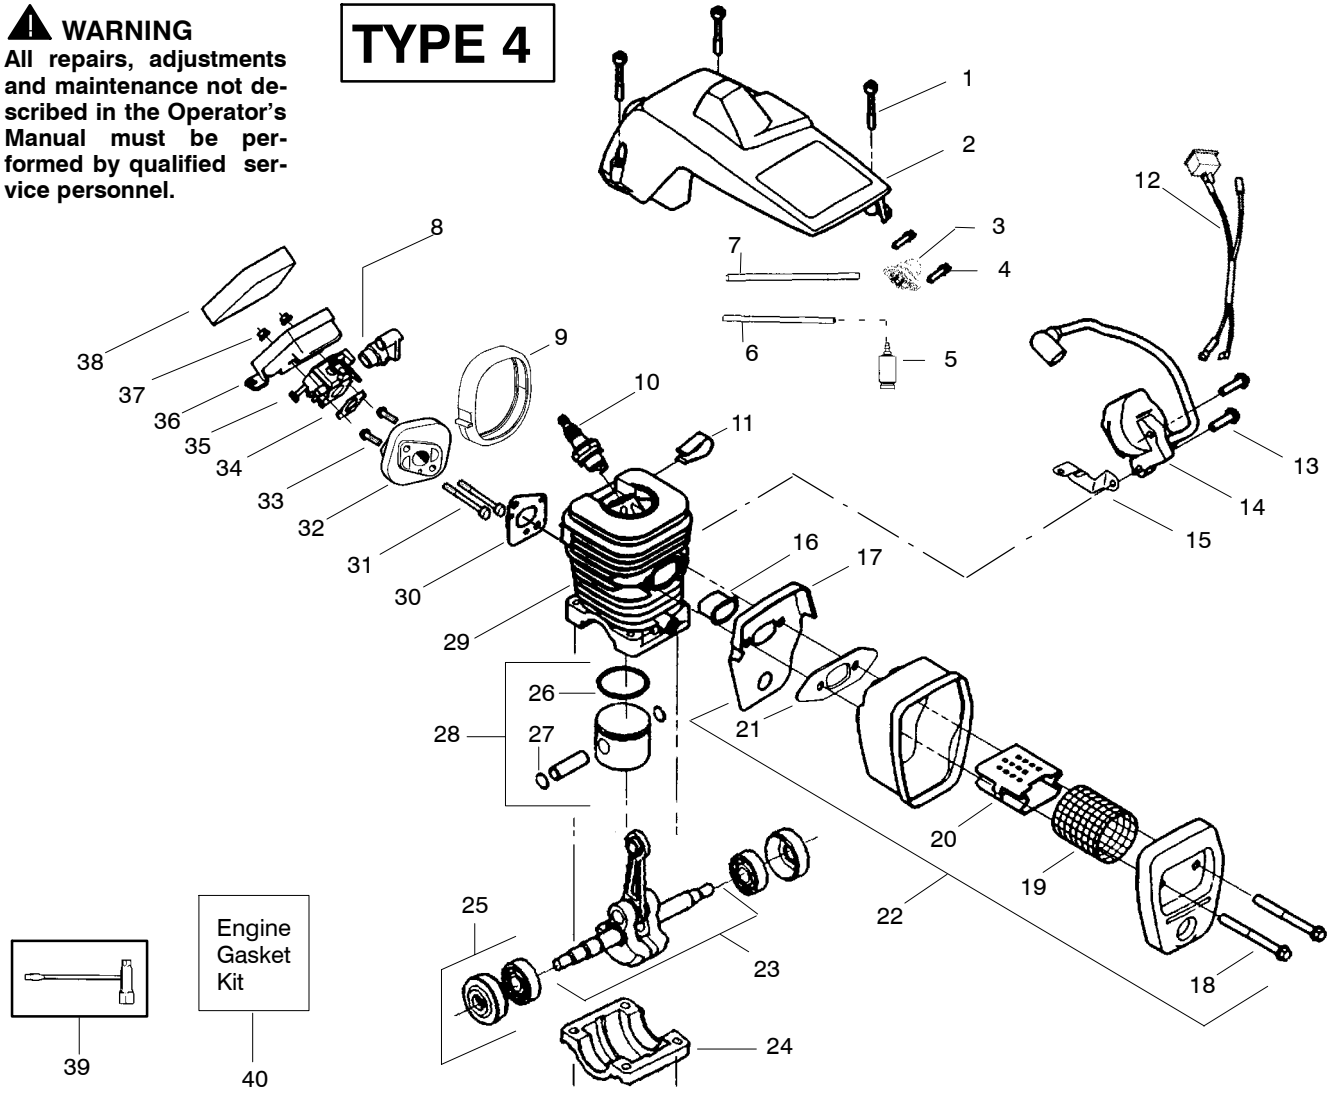

WARNING
All repairs, adjustments and maintenance not described in the Operator's Manual must be performed by qualified service personnel.

TYPE 4

Ref.	Part No.	Description	Ref.	Part No.	Description	Ref.	Part No.	Description
1.	530016153	Screw	19.	530036103	Screen-Spark	36.	530047604	Housing-Air Filter
2.	530056914	Shield-Cylinder	20.	530037813	Diffuser-Muffler	37.	530016101	Nut
3.	530047213	Assy-Air Purge	21.	530069608	Gasket-Muffler (kit)	38.	530037793	Air Filter - Foam
4.	530015780	Screw	22.	530047207	Assy-Muffler (Incl. 17-21)	39.	530031135	Wrench-Bar
5.	530095646	Assy-Fuel Pick-up	23.	530047062	Assy-Crankshaft	40.	530069608	Kit-Engine Gasket (incl. 34,30,21)
6.	530069247	Kit-Line Purge/Carb. (Small Dia)	24.	530037935	Cap-Crankcase			
7.	530069216	Kit-Line Purge/Tank (large line)	25.	530056363	Assy-Seal & Bearing			
8.	530035526	Grommet-Carb Adjust.	26.	530038729	Ring-Piston			
9.	530054144	Seal-Carb Adapter	27.	530015697	Retainer - Piston Pin			
10.	952030150	Spark Plug (RCJ-7Y)	28.	530071408	Kit-Piston - (incl. 26-27)			
11.	530016136	Clip-High Tension Lead	29.	530071412	Kit-Cylinder			
12.	530049117	Assy-Wire Harness (includes switch)	30.	530069608	Gasket-Carb. Adapter (kit)			
13.	530015814	Screw	31.	530016187	Screw		530164543	Manual- (Scan)
14.	530039167	Module-Ignition	32.	530049700	Carb. Adapter		530164544	Manual - (Euro I)
15.	530047442	Strap-Ground	33.	530016386	Screw		530164545	Manual - (Euro II)
16.	530037652	Insulator-Heat	34.	530069608	Carb. Gasket (kit)		530054781	Decal-Warning
17.	530049870	Back Plate-Muffler	35.	---	Kit-Carburetor (WT-391)			
18.	530016132	Screw		530069722	(WT-625)			
				530071621				

Not Shown

↖ = NEW PART NUMBER FOR THIS IPL

* = REFER TO THE SERVICE REFERENCE INDICATED FOR MORE INFORMATION. (LOCATED AT END OF IPL)